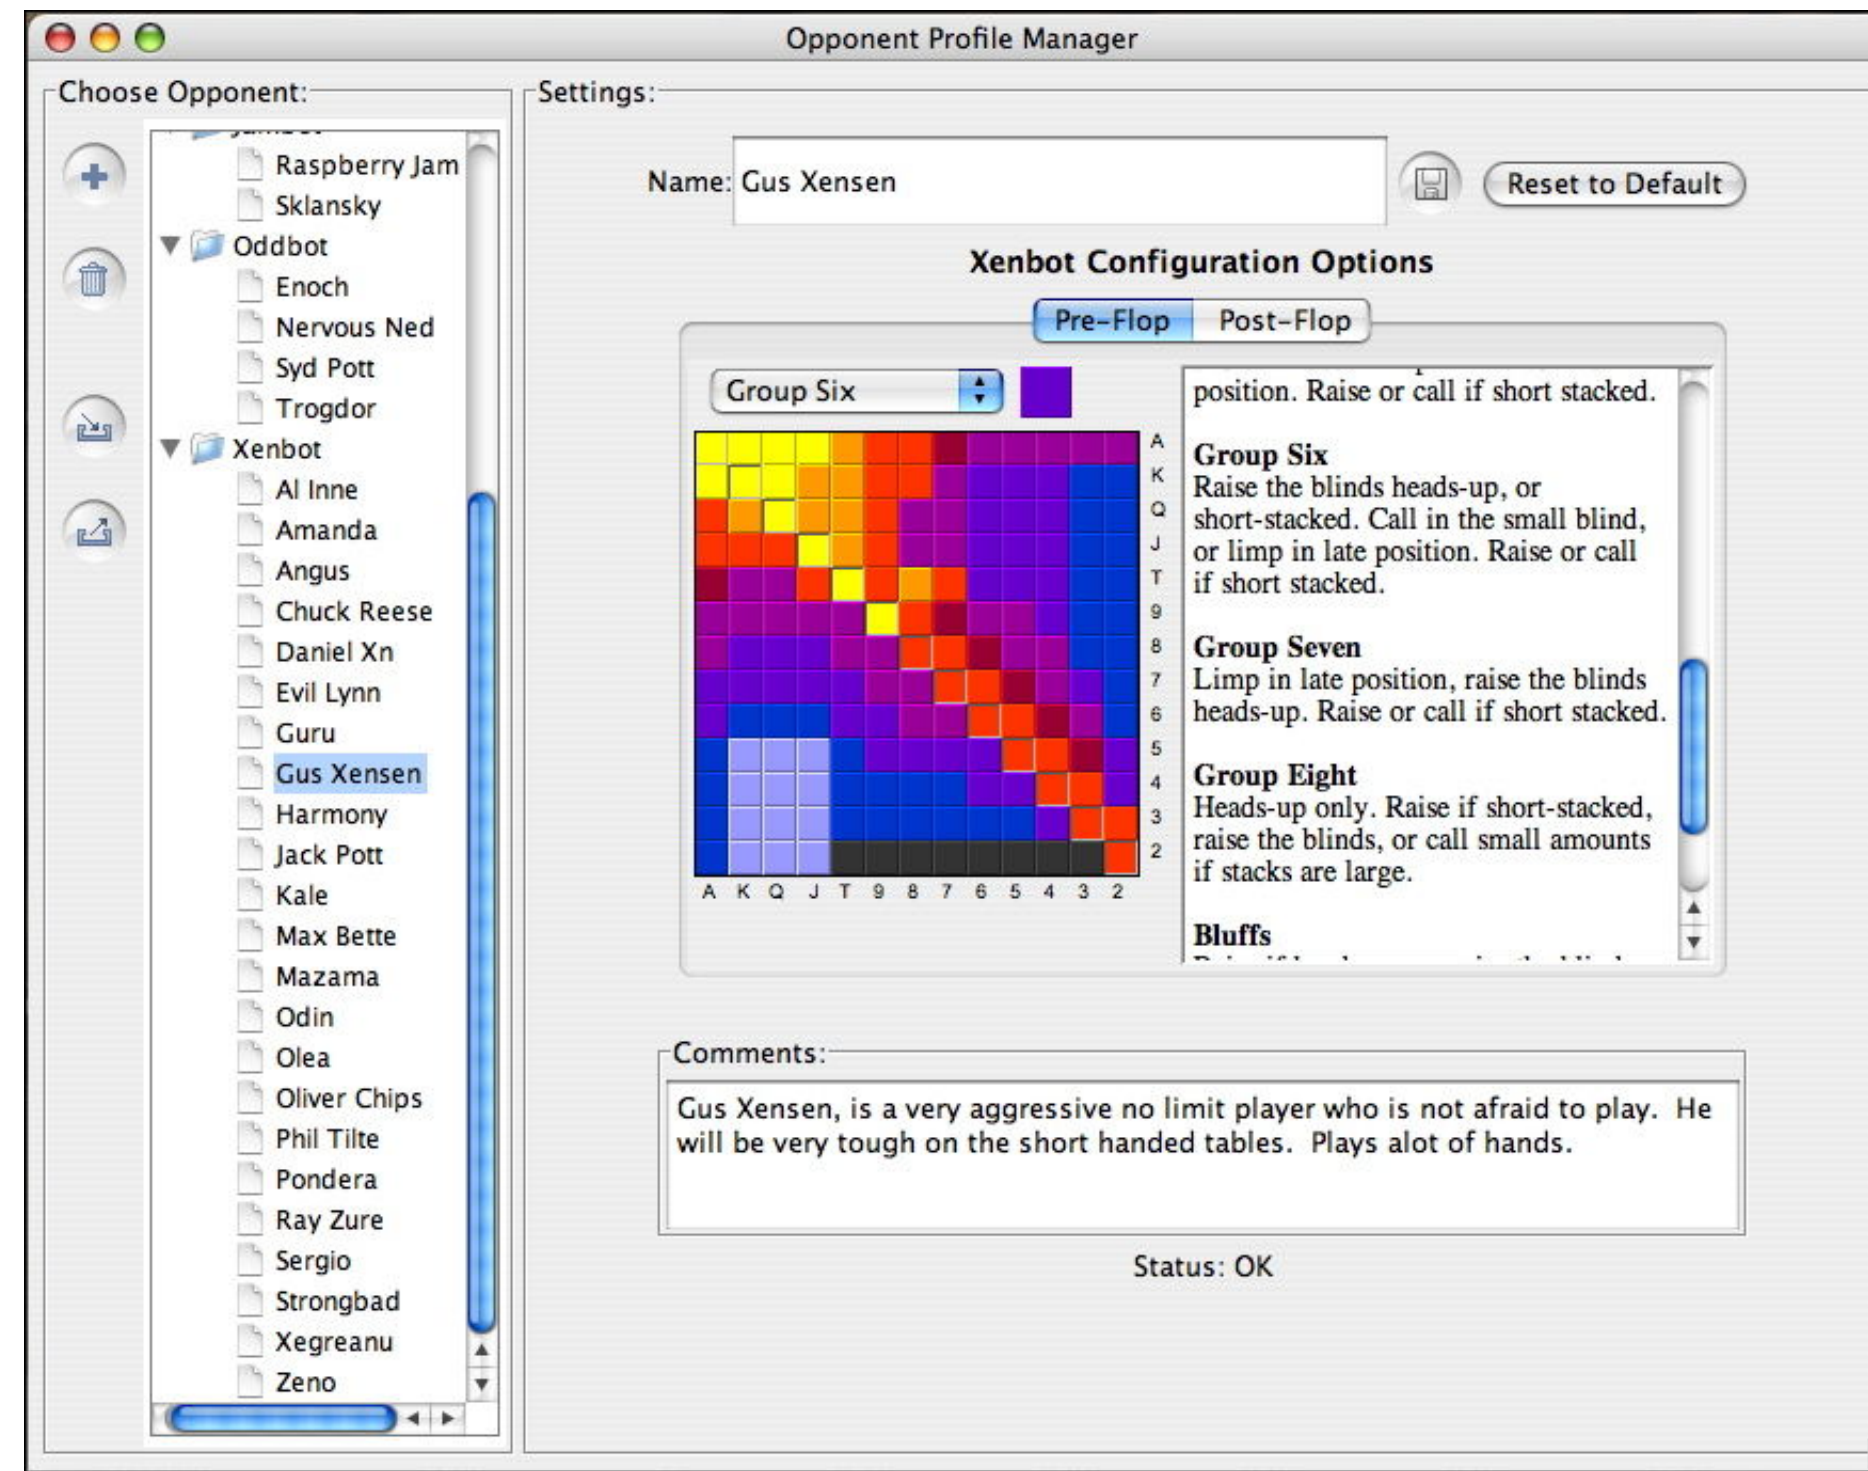

[Mdaemon 12.5.6 Full Keygen](#)

[Mdaemon 12.5.6 Full Keygen](#)